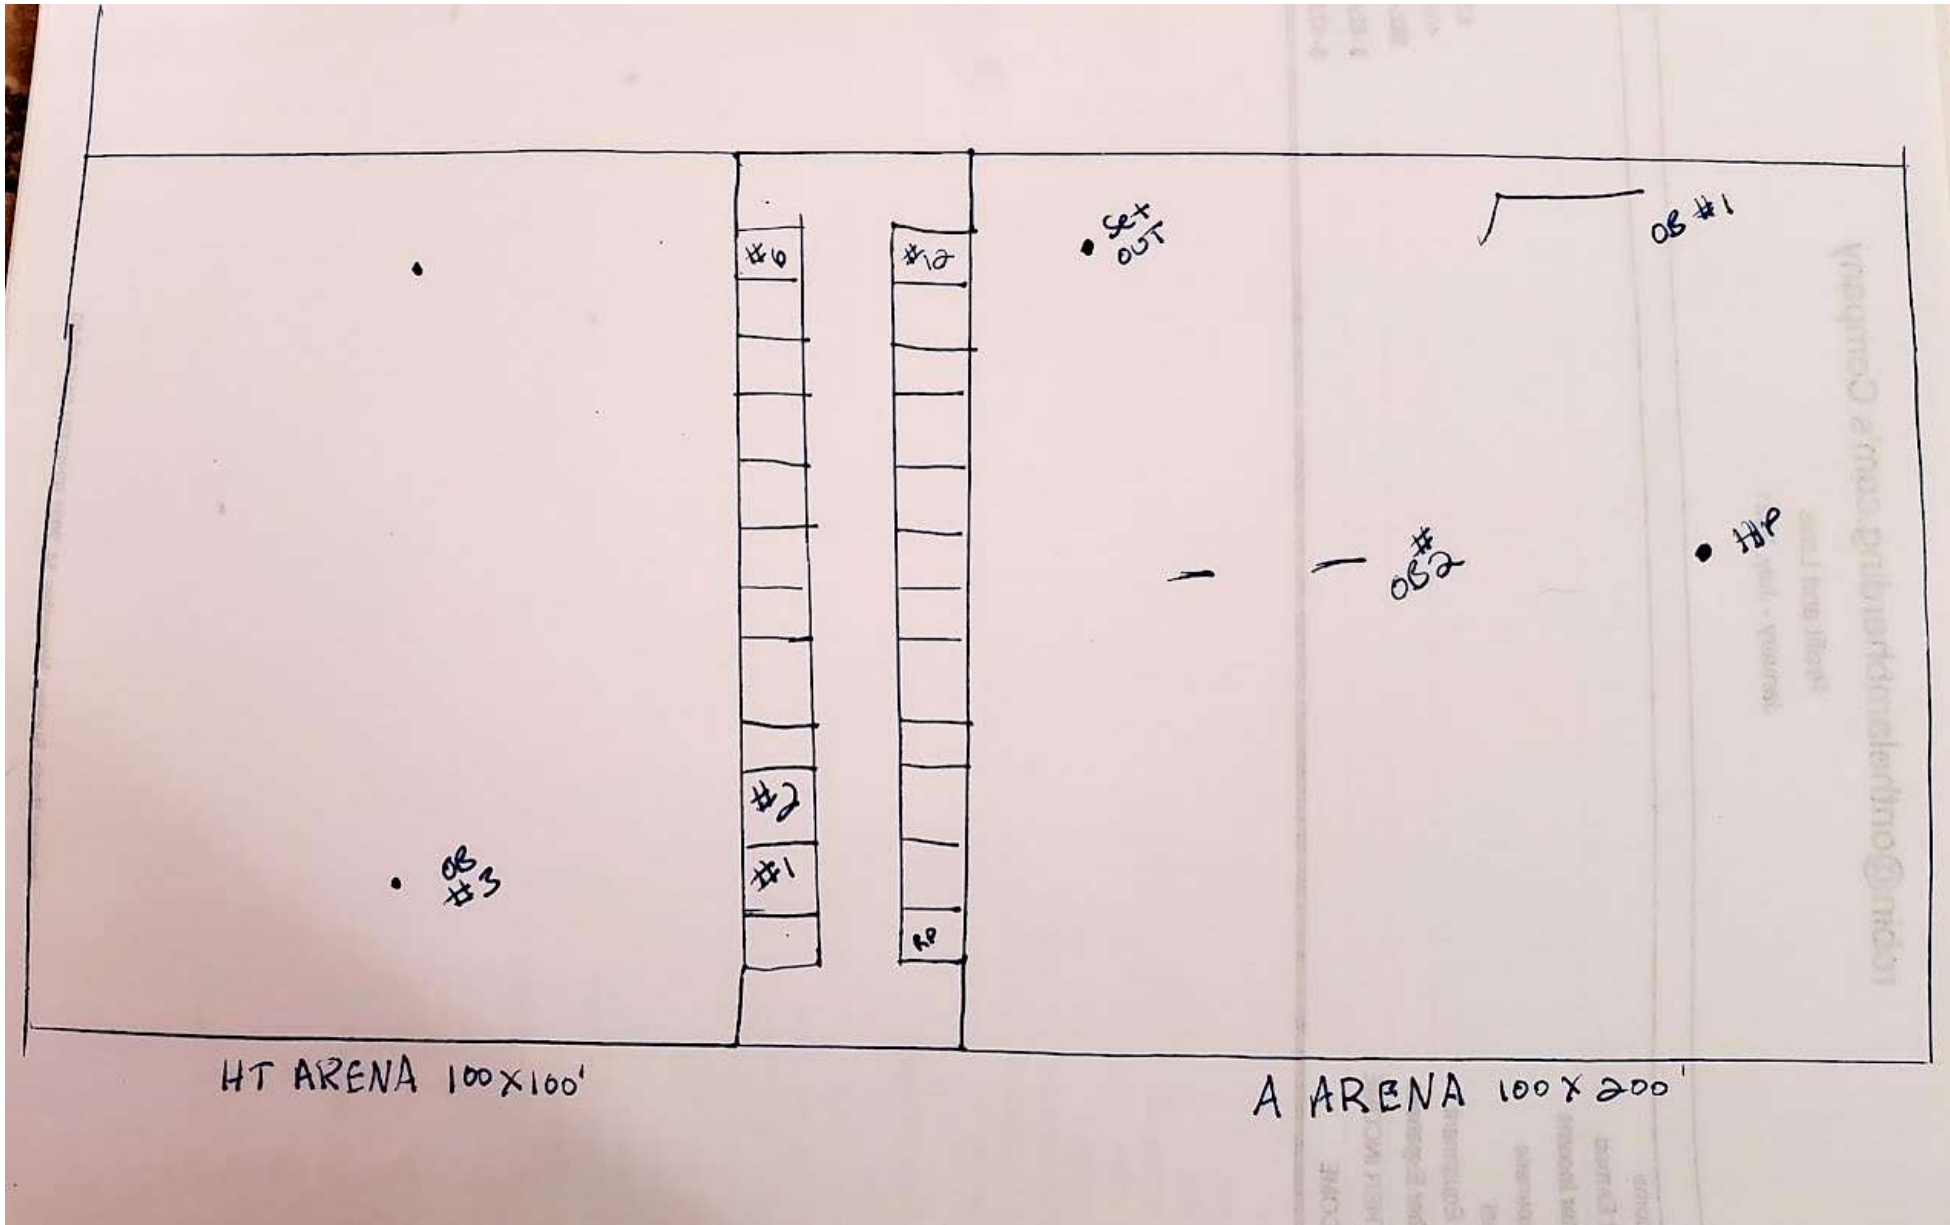

8)Fetch/drive a figure 8 around cones, Ob #3. Level 1 can fetch the whole way. Level II can fetch halfway then must drive. Level III must stay at the handlers cone. 10 pts

9)Hold sheep off gate & Repen sheep into setout pen all levels. 10 pts Level 1 & II end here.

10) Level III, Sort sheep into pen 1 & 2. 5 head in each pen. (III only) 10 pts

A arena is 100' x 200'

HT arena is 100' x 100'

Take pens are 8' x 6'

Repens are 8' x 12'

Alley is 12' x 100'

Gather is 190'

Wear/drive in A arena is 160'.

Wear/drive in HT arena is 100'

HT ARENA 100x100'

A ARENA 100x200'

• OB #3

• Set OUT

OB #1

OB #2

• OB #1

#0

#2

#2

#1

#0